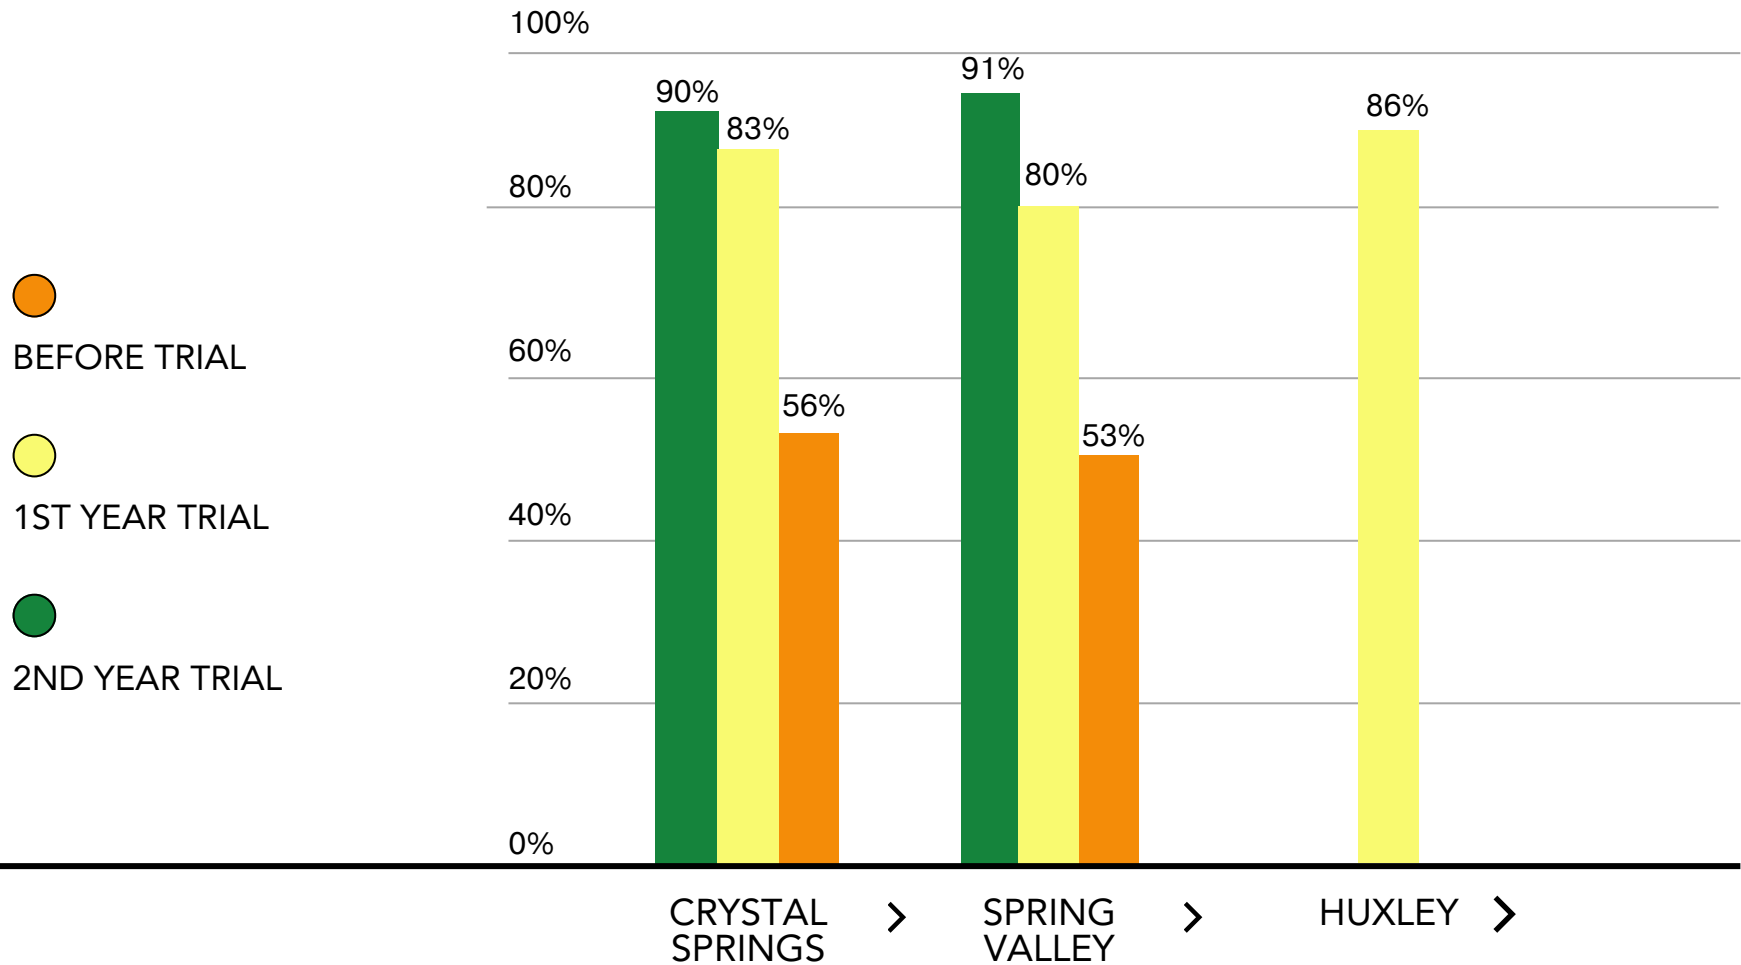

## FORMUAL FEEDS

### MINERAL TRIAL

Calves born in the first 21 days

*\*Results of usage show a Increase in calves born in the first cycle.*